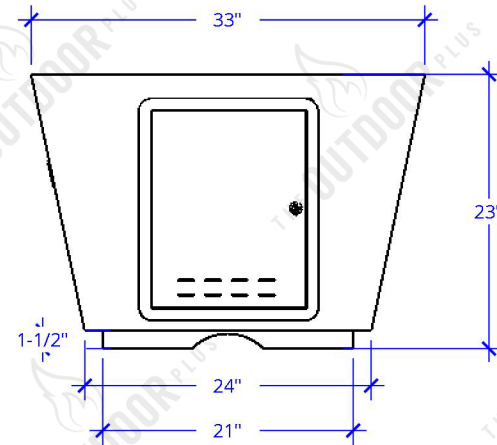

ISOMETRIC VIEW

TOP VIEW

FRONT VIEW

RIGHT VIEW

Angelus 60" Fire Table - GFRC Concrete Fire Table - Match Lit

SKU	OPT-AGLGF60
Material	GFRC CONCRETE
Finish	18 COLOR OPTIONS
Gas Type	NG OR LP
Weight	600 LBS.
BTUs	65,000
Sugg. Fire Glass	50 LBS.