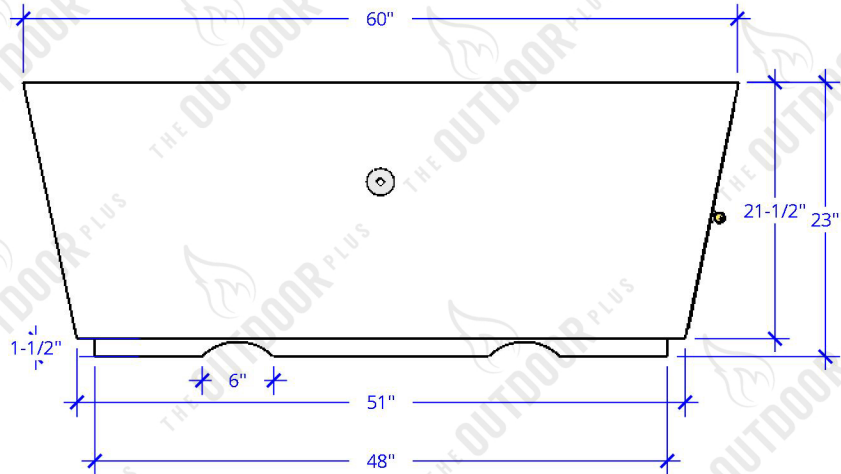

ISOMETRIC VIEW

TOP VIEW

FRONT VIEW

RIGHT VIEW

Angelus 60" Fire Table - GFRC Concrete Fire Table - Match Lit

SKU	OPT-AGLGF60
Material	GFRC CONCRETE
Finish	18 COLOR OPTIONS
Gas Type	NG OR LP
Weight	600 LBS.
BTUs	65,000
Sugg. Fire Glass	50 LBS.