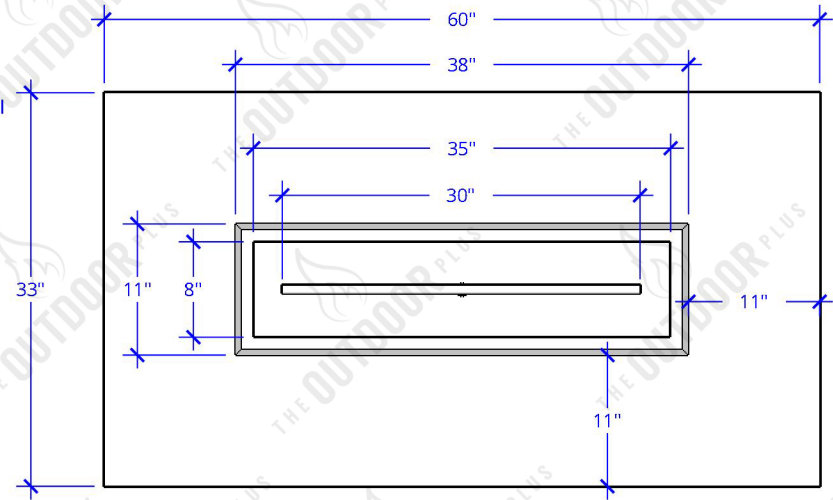

ISOMETRIC VIEW

TOP VIEW

FRONT VIEW

RIGHT VIEW

Angelus 60" Fire Table - GFRC Concrete Fire Table - Match Lit

SKU	OPT-AGLGF60
Material	GFRC CONCRETE
Finish	18 COLOR OPTIONS
Gas Type	NG OR LP
Weight	600 LBS.
BTUs	65,000
Sugg. Fire Glass	50 LBS.